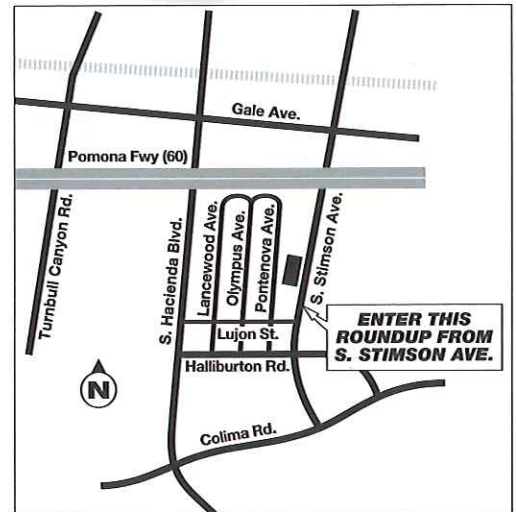

TOO TOXIC TO TRASH

FREE Household Hazardous & E-Waste Recycling Roundup
SATURDAY, MARCH 24 • 9AM - 3PM

Dibble Adult School
 1600 Pontenova Ave. • Hacienda Heights

PAINT & SOLVENTS

CHEMICALS

E-WASTE

SHARPS

- Bring items in a sturdy box, preferably in their original labeled containers.
- Limit of 15 gallons or 125 pounds of hazardous waste per trip.
- No business waste accepted.
- No explosives, ammunition, radioactive materials, trash, tires, large appliances like refrigerators, stoves and washing machines or controlled substances.

(888) CLEAN-LA • CleanLA.com • lacsd.org • 1(800) 238-0172

PUBLIC WORKS
 LOS ANGELES COUNTY

Event serves the Community of Hacienda Heights and the cities of Baldwin Park, Covina, El Monte, Industry, Irwindale, La Habra Heights, La Puente, South El Monte, Walnut, West Covina, and Whittier.

MUY TÓXICO PARA TIRAR A LA BASURA

GRATIS Recolección de Desechos Tóxicos del Hogar y Electrónicos

SÁBADO, 24 DE MARZO • 9AM - 3PM

**Dibble Adult School
1600 Pontenova Ave. • Hacienda Heights**

PINTURA Y SOLVENTES

(888) CLEAN-LA • CleanLA.com • lacsd.org • 1(800) 238-0172

PUBLIC WORKS
LOS ANGELES COUNTY

Este evento sirve a la comunidad de Hacienda Heights y las ciudades de Baldwin Park, Covina, El Monte, Industry, Irwindale, La Habra Heights, La Puente, South El Monte, Walnut, West Covina y Whittier.