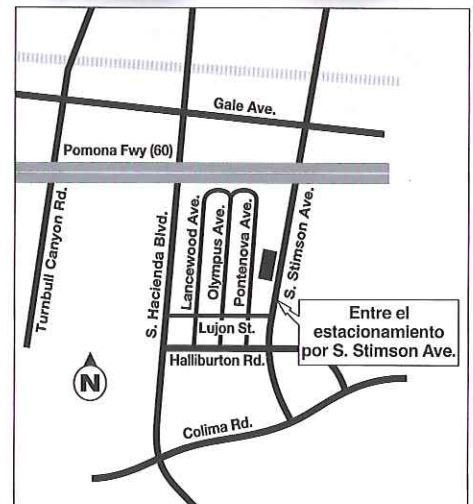

- Traiga los artículos en una caja resistente, preferiblemente en sus envases etiquetados originales.
- Límite de 15 galones o 125 libras de desechos peligrosos por viaje.
- Desechos de negocios no serán aceptados.
- No se permiten explosivos, municiones y materiales radiactivos, basura, llantas, grandes aparatos (como refrigeradores, estufas y lavadoras), o sustancias controladas.